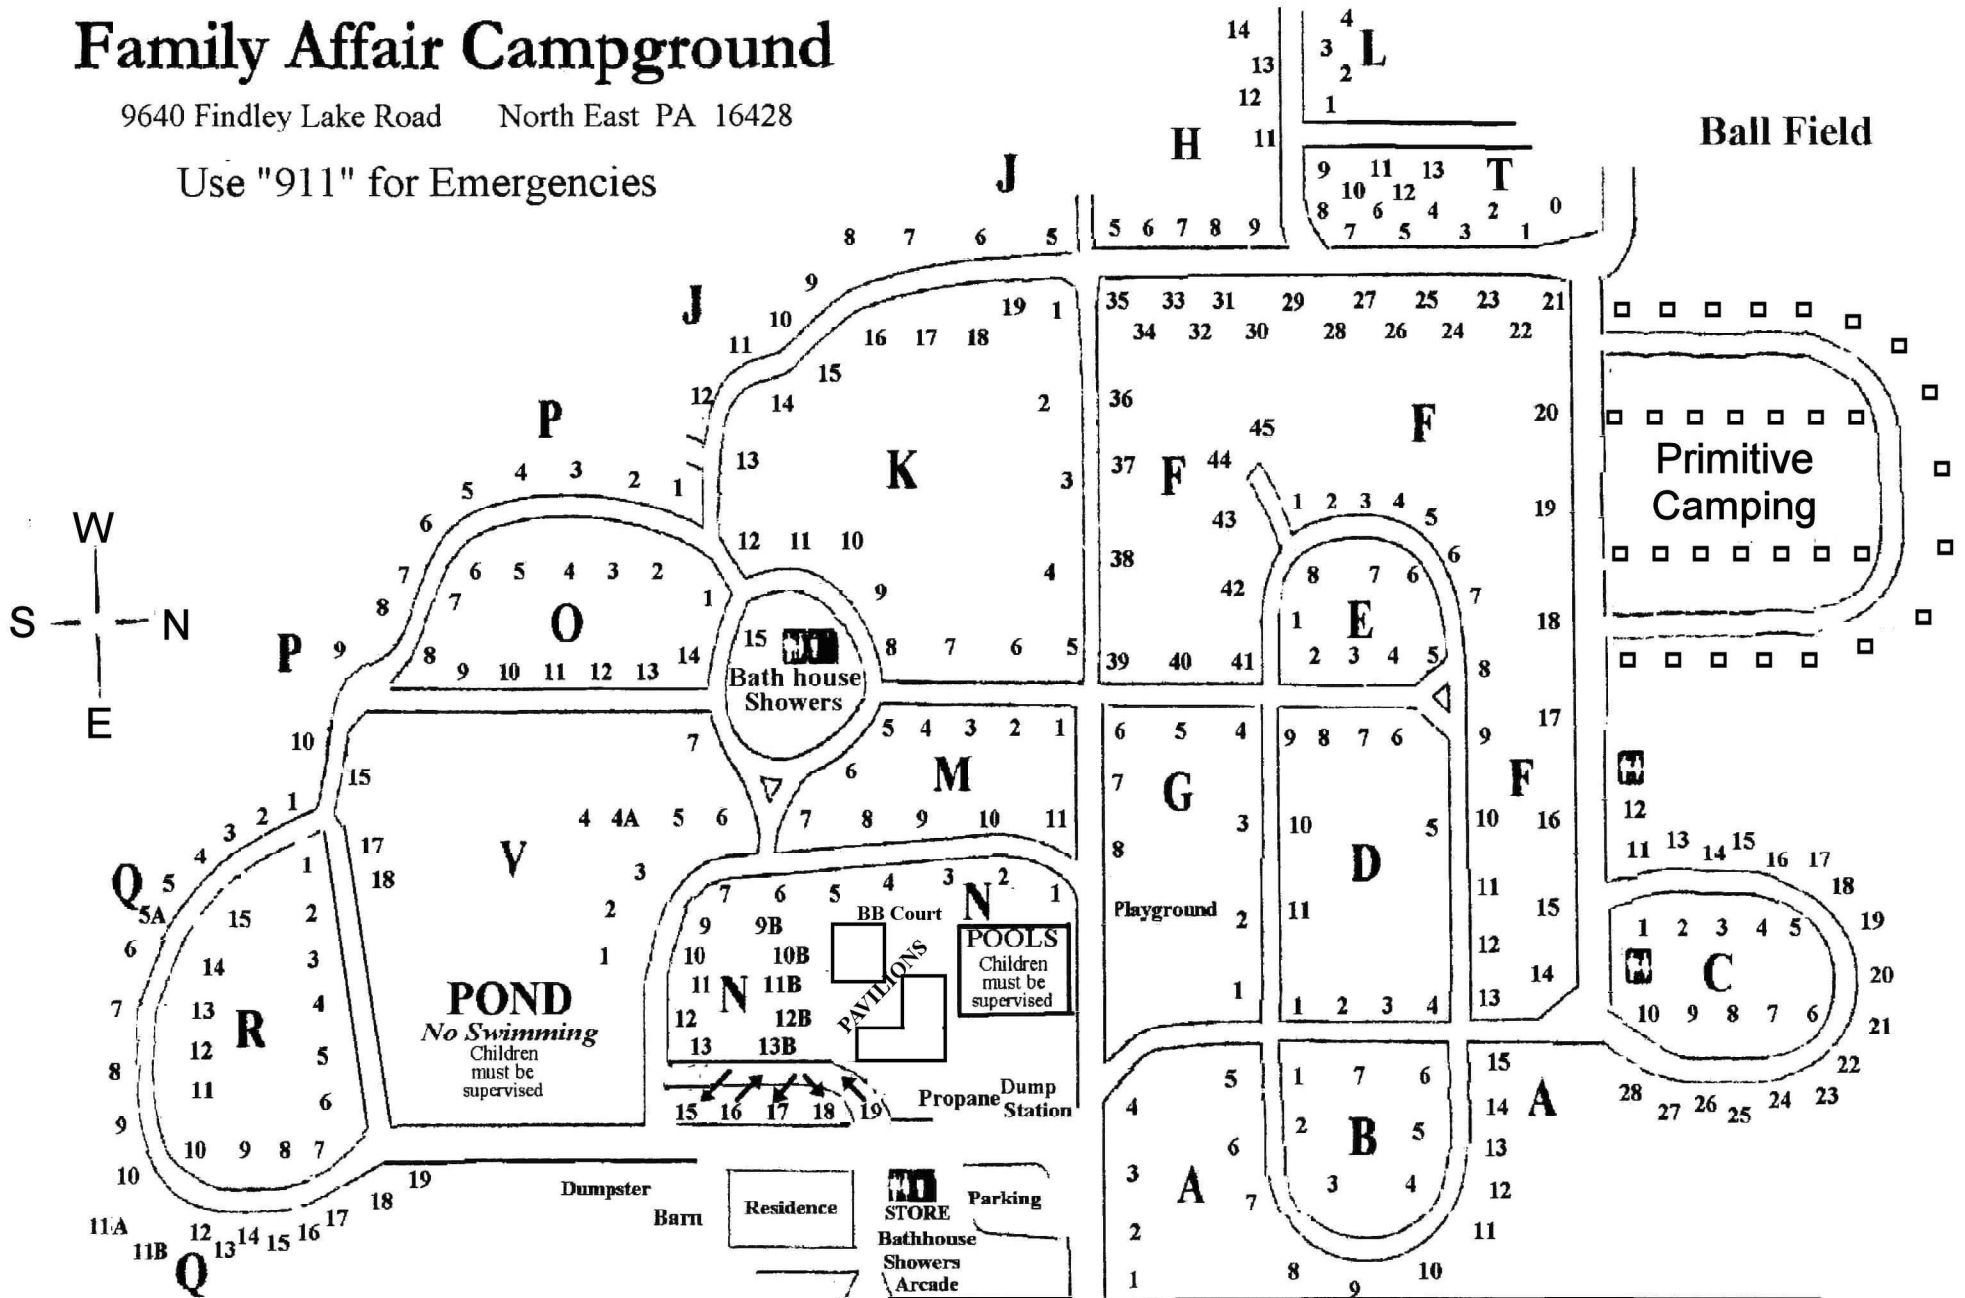

Family Affair Campground

9640 Findley Lake Road North East PA 16428

Use "911" for Emergencies

← Findley Lake, NY State Route 426 Findley Lake Road North East, PA →

Residence